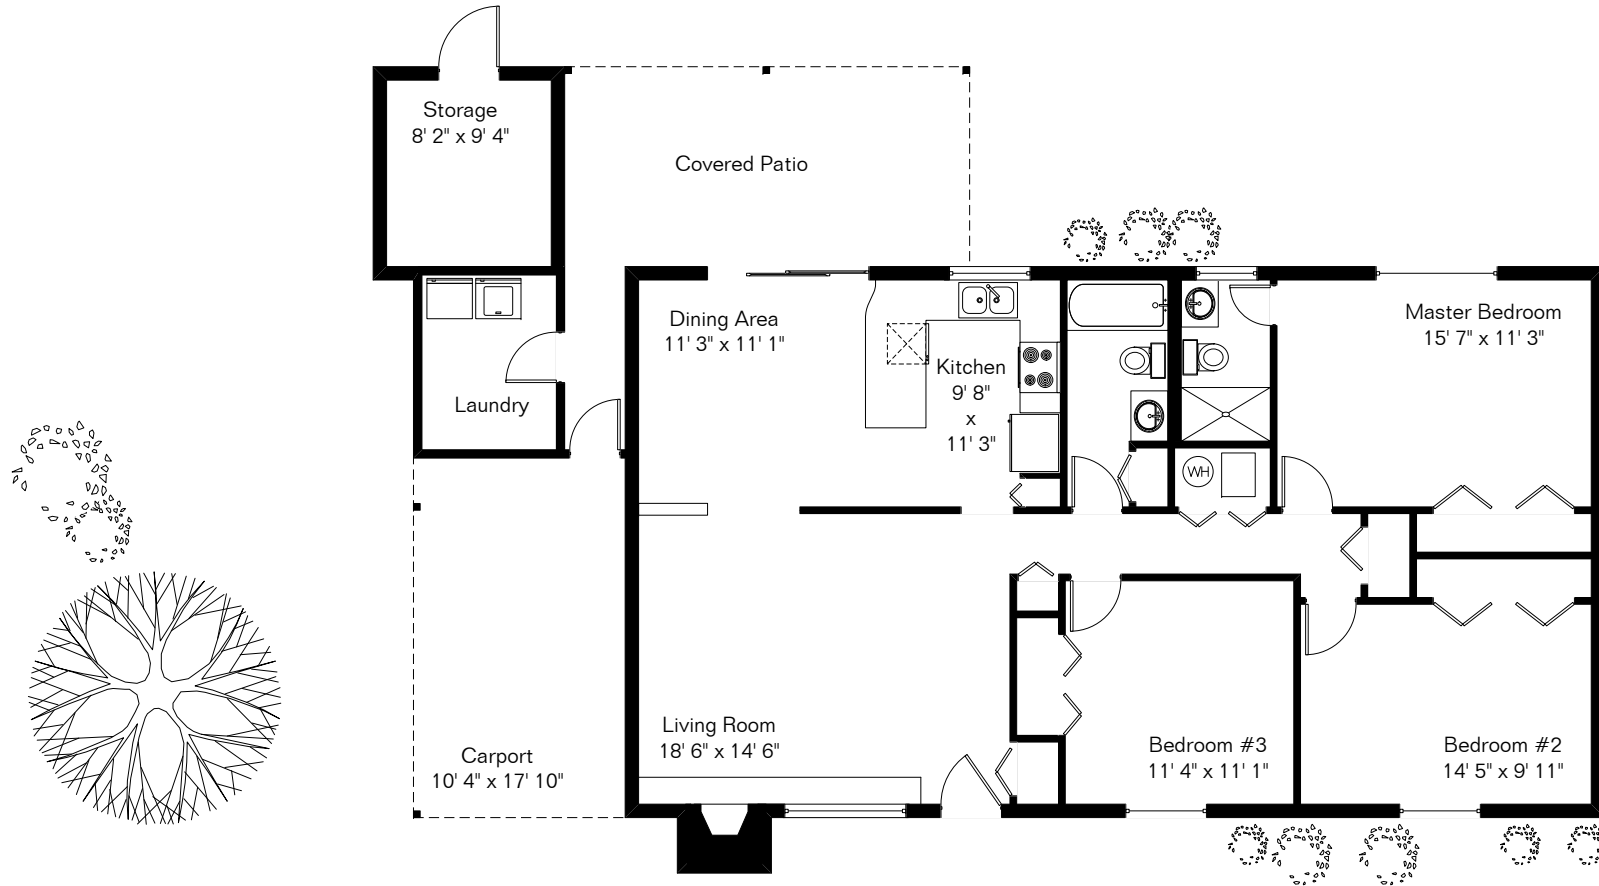

The square footages and room size information are deemed to be reliable but are not guaranteed and should be independently verified.

506 S Placita Quince

Site Visit July 2014

Living Area 1,328 Sq Ft

Copyright 2014 Floor Plans First! LLC
All Rights Reserved.

www.FloorPlansFirst.com

Toll Free (877) 887-1500
Voice (520) 881-1500
Fax (520) 791-7701

Floor Plans First!
See the Floor Plan First